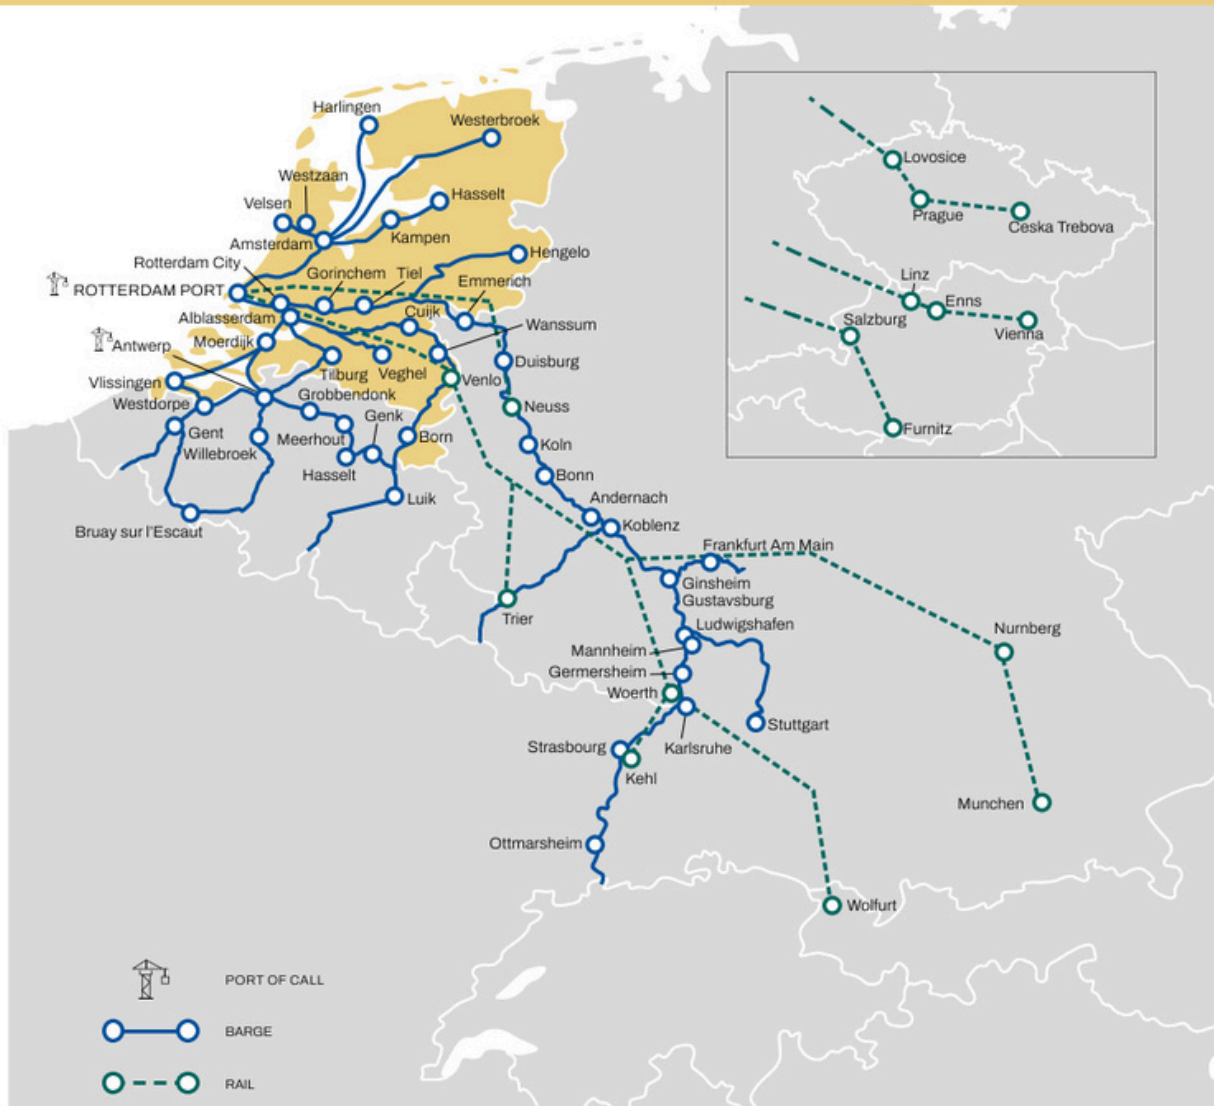

# NEW INLAND TARIFFS Q1-2025 INTERMODAL OFFERING - FROM/TO ROTTERDAM

At MSC we take the time to get to know you and understand your unique requirements. This enables us to apply our industry expertise to deliver end-to-end transport solutions and intermodal services by rail, road, and barge. Besides our door-to-door solutions, we also offer the the Container Yard (CY) concept whereby MSC takes care of the transportation from/to the inland terminal.

## GLOBAL COVERAGE

We have outstanding **global port coverage, connectivity and experience** to support your needs in 520 destinations

## DOOR-TO-DOOR SOLUTIONS

We offer a door-to-door logistics solution – enabling you to move your cargo all over the world with a more **flexible, efficient and sustainable** way